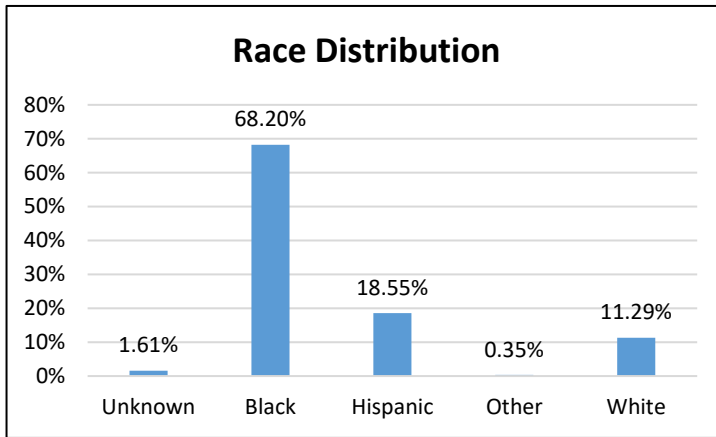

Pretrial Services Weekly Report

Electronic Monitoring Population Demographics 10/14/2022

Radio Frequency Monitoring (RF) population:	868
GPS Monitoring population:	789

Radio Frequency Monitoring

GPS Monitoring