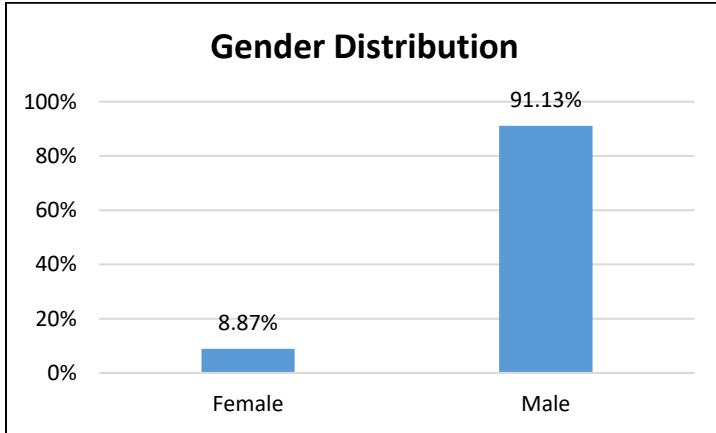

Pretrial Services Weekly Report

Electronic Monitoring Population Demographics 10/14/2022

Radio Frequency Monitoring (RF) population:	868
GPS Monitoring population:	789

Radio Frequency Monitoring

GPS Monitoring