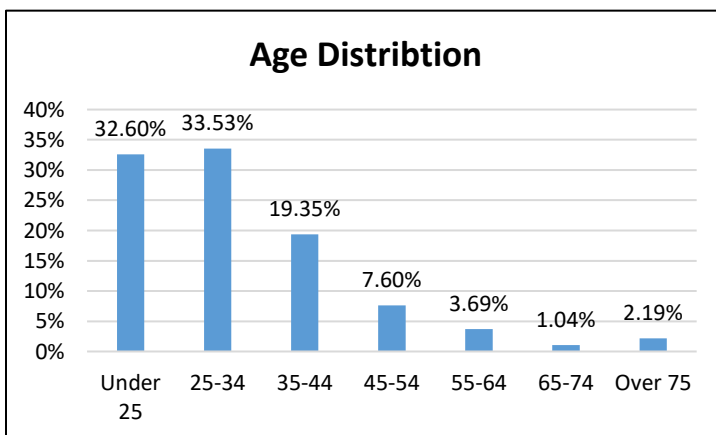

Pretrial Services Weekly Report

Electronic Monitoring Population Demographics 10/14/2022

Radio Frequency Monitoring (RF) population:	868
GPS Monitoring population:	789

Radio Frequency Monitoring

GPS Monitoring